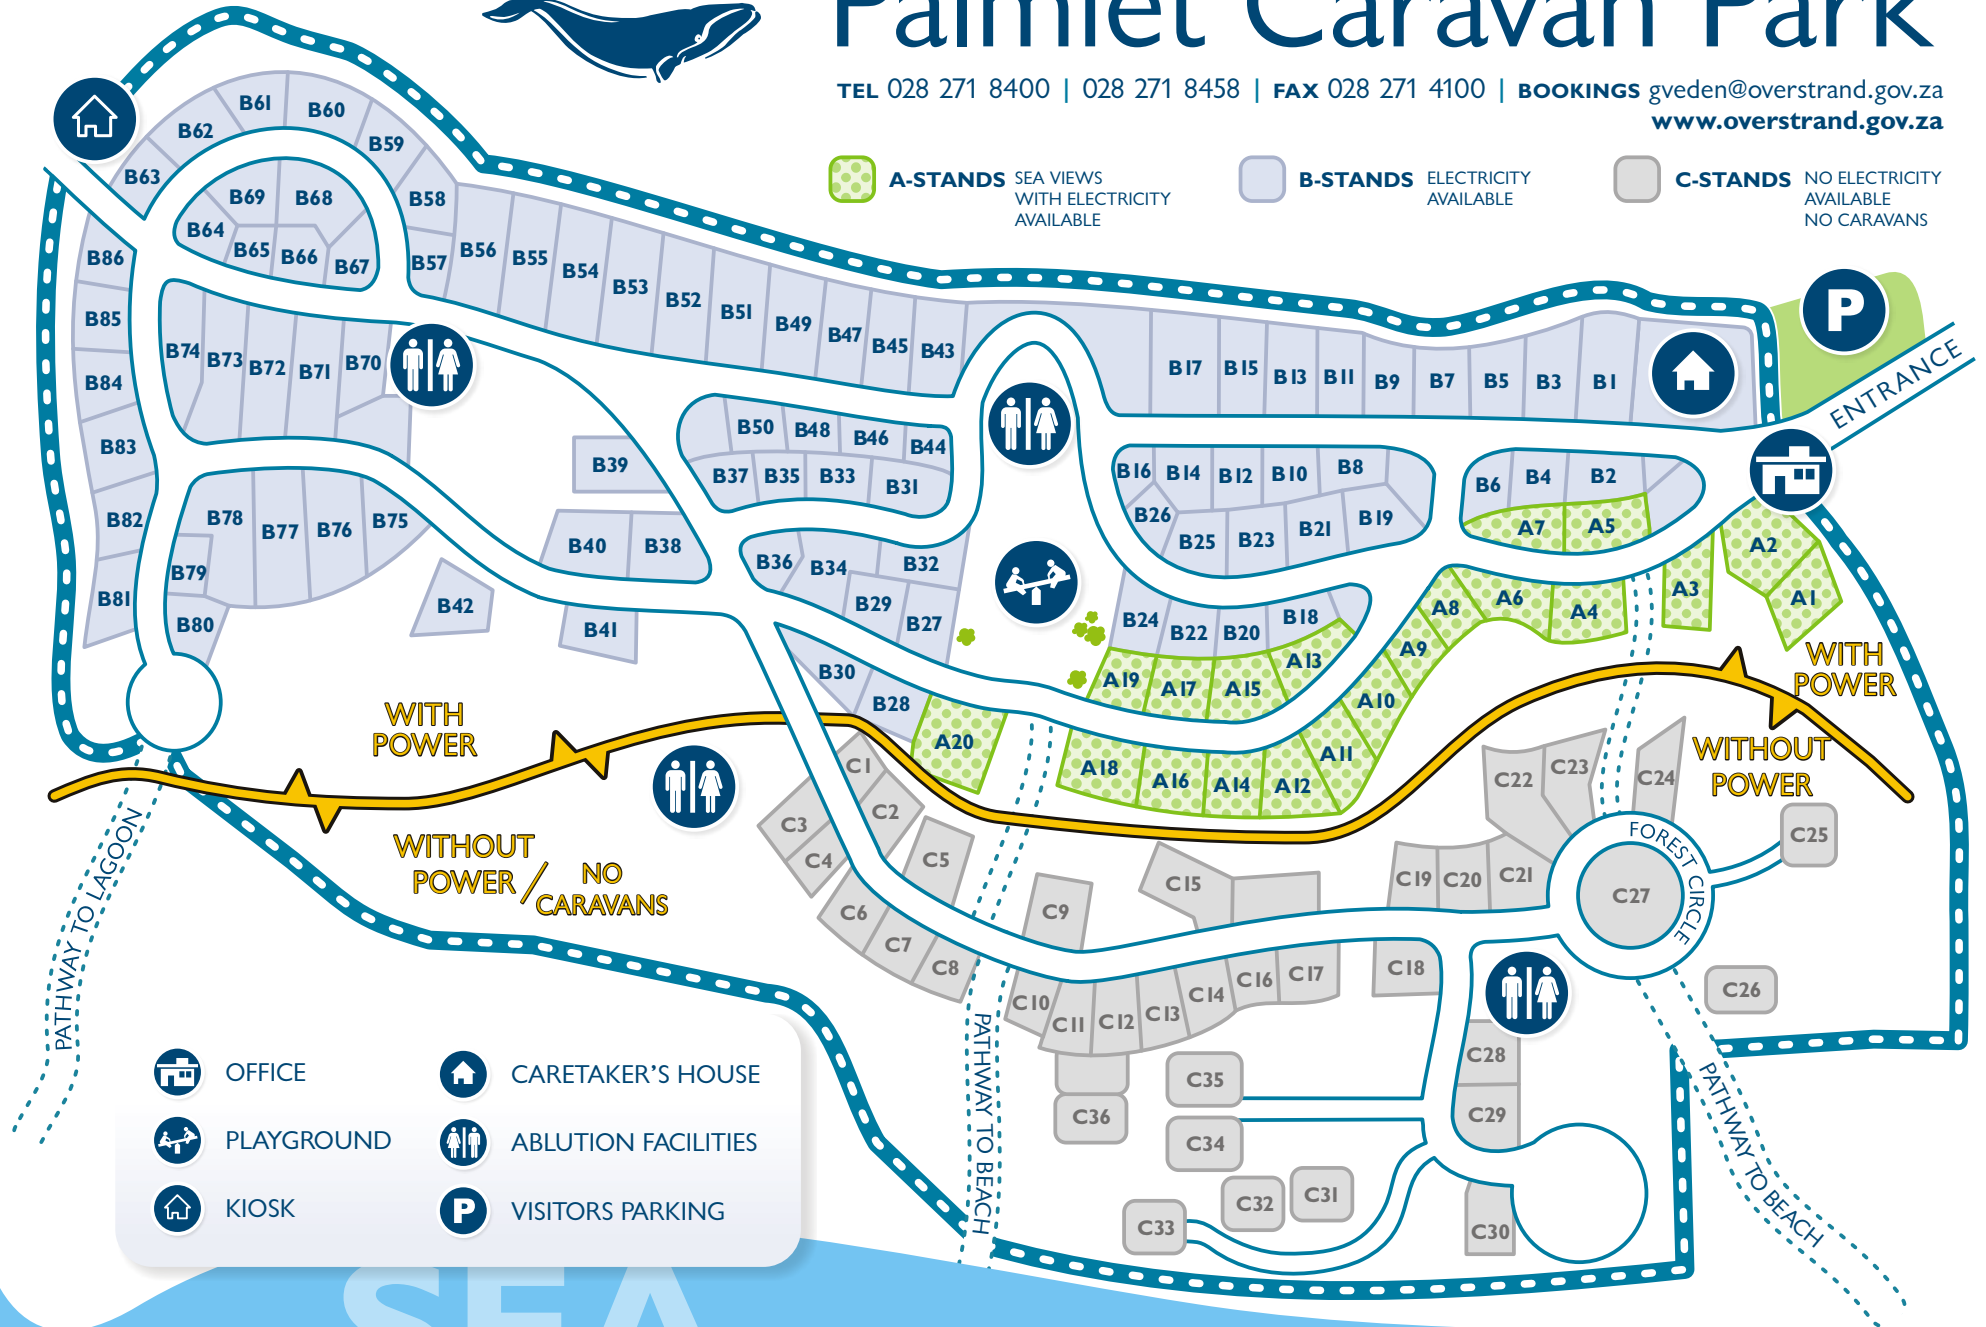

C-STANDS NO ELECTRICITY AVAILABLE NO CARAVANS

- OFFICE
- CARETAKER'S HOUSE
- PLAYGROUND
- ABLUTION FACILITIES
- KIOSK
- VISITORS PARKING

LAGOON

SEA