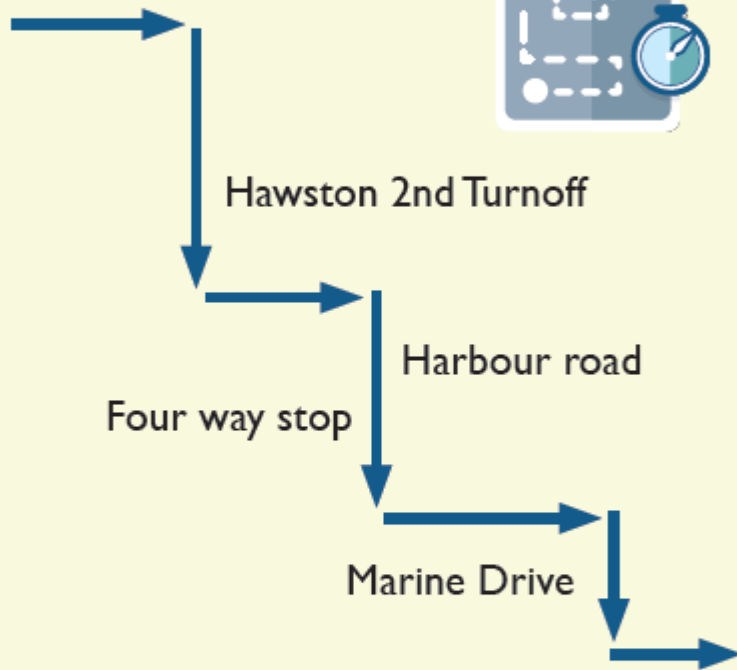

HAWSTON MAP

From Cape Town

To Hermanus

R43

Tel: 028 313 8000

HAWSTON BEACH RESORT