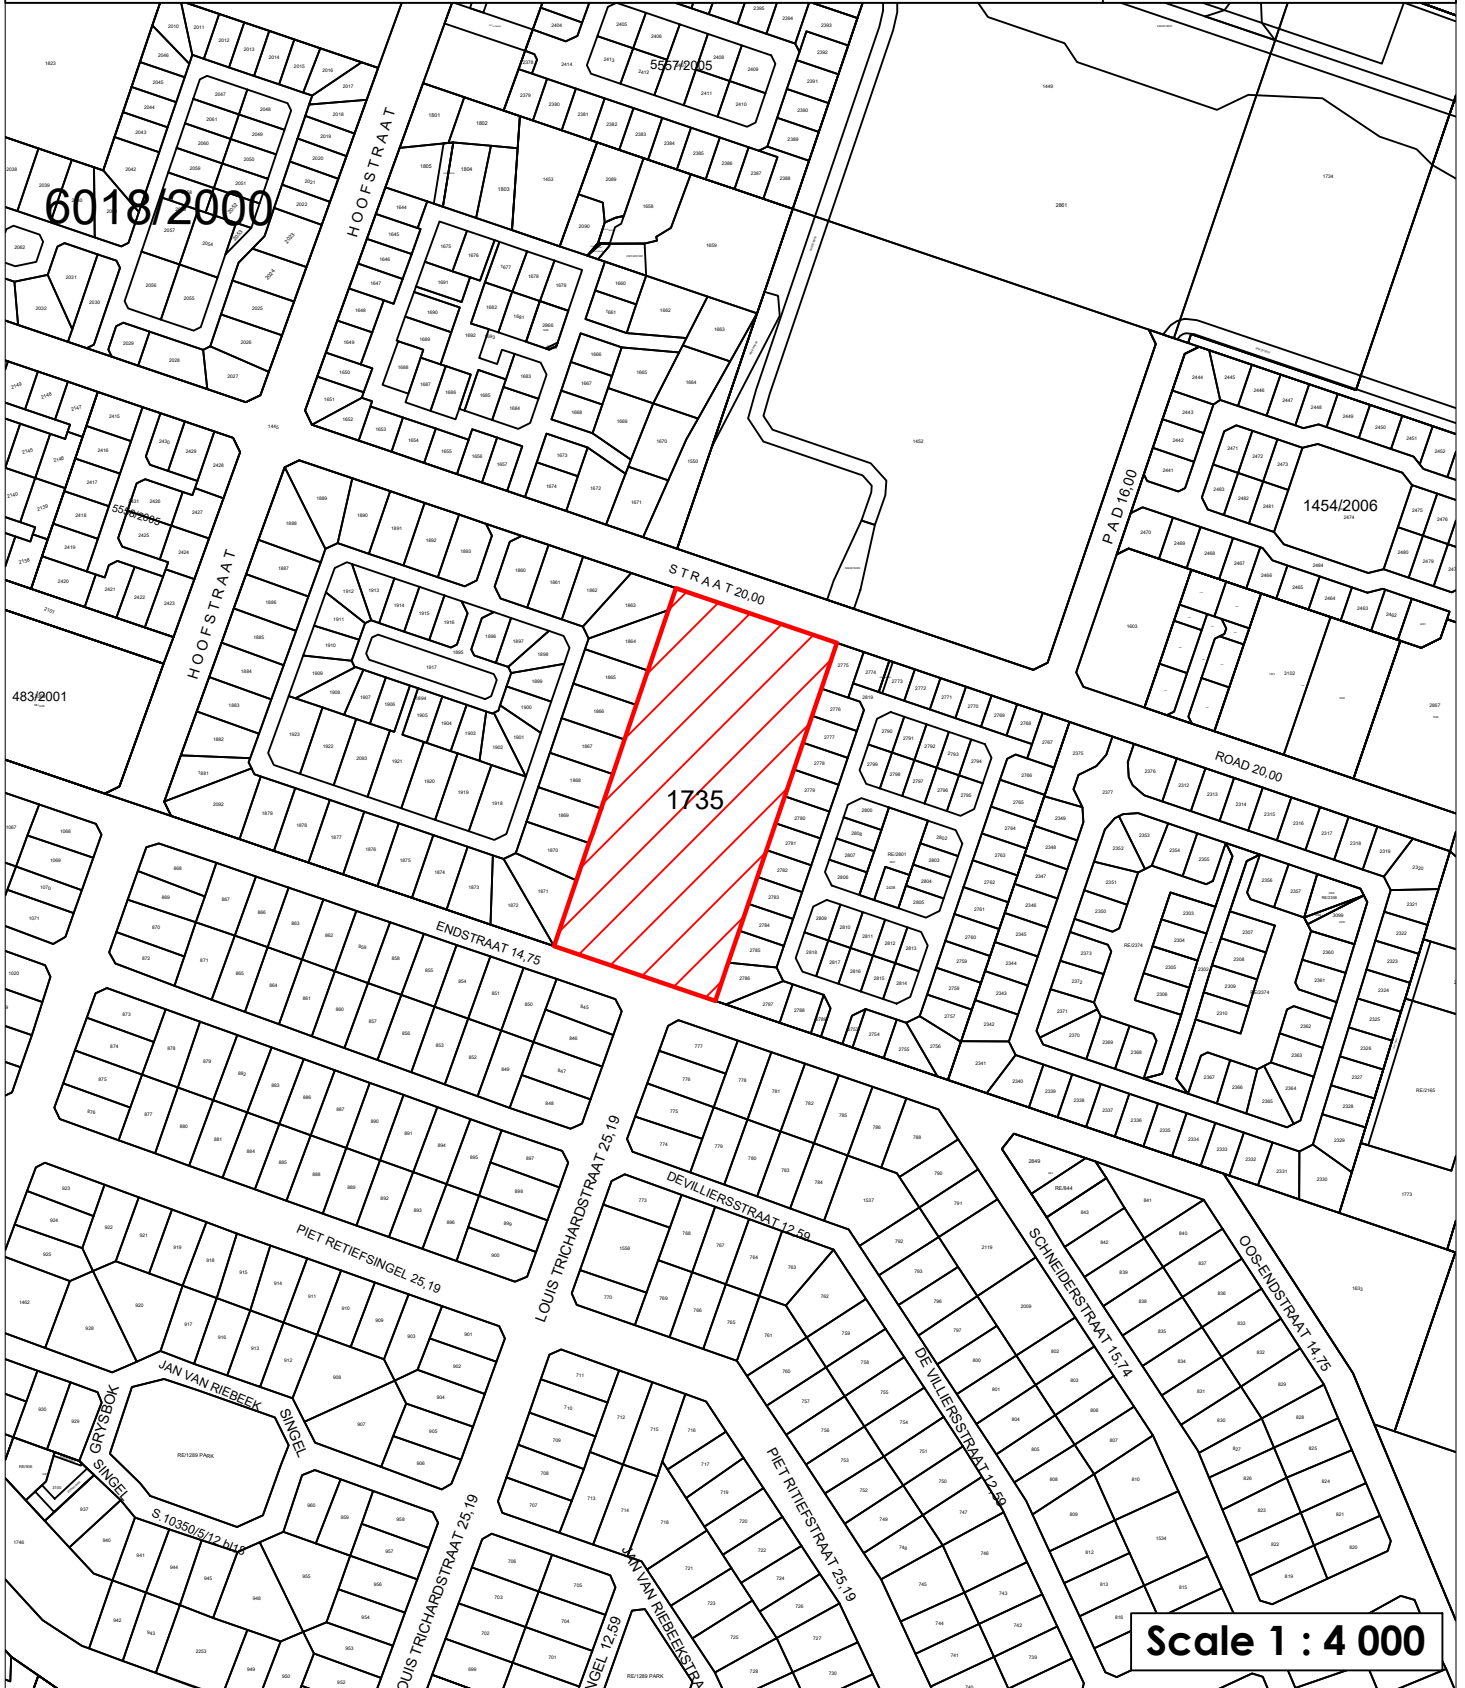

1. Locality Plan Erf 1735 - Sandbaai

Plan prepared by: Thian Jansen

Tel: 028 313 1411

Email: admin@wrapgroup.co.za

Unit B, Standard House,
Corner of Royal and Dirkie Uys
Street Hermanus, 7200

Scale 1 : 4 000