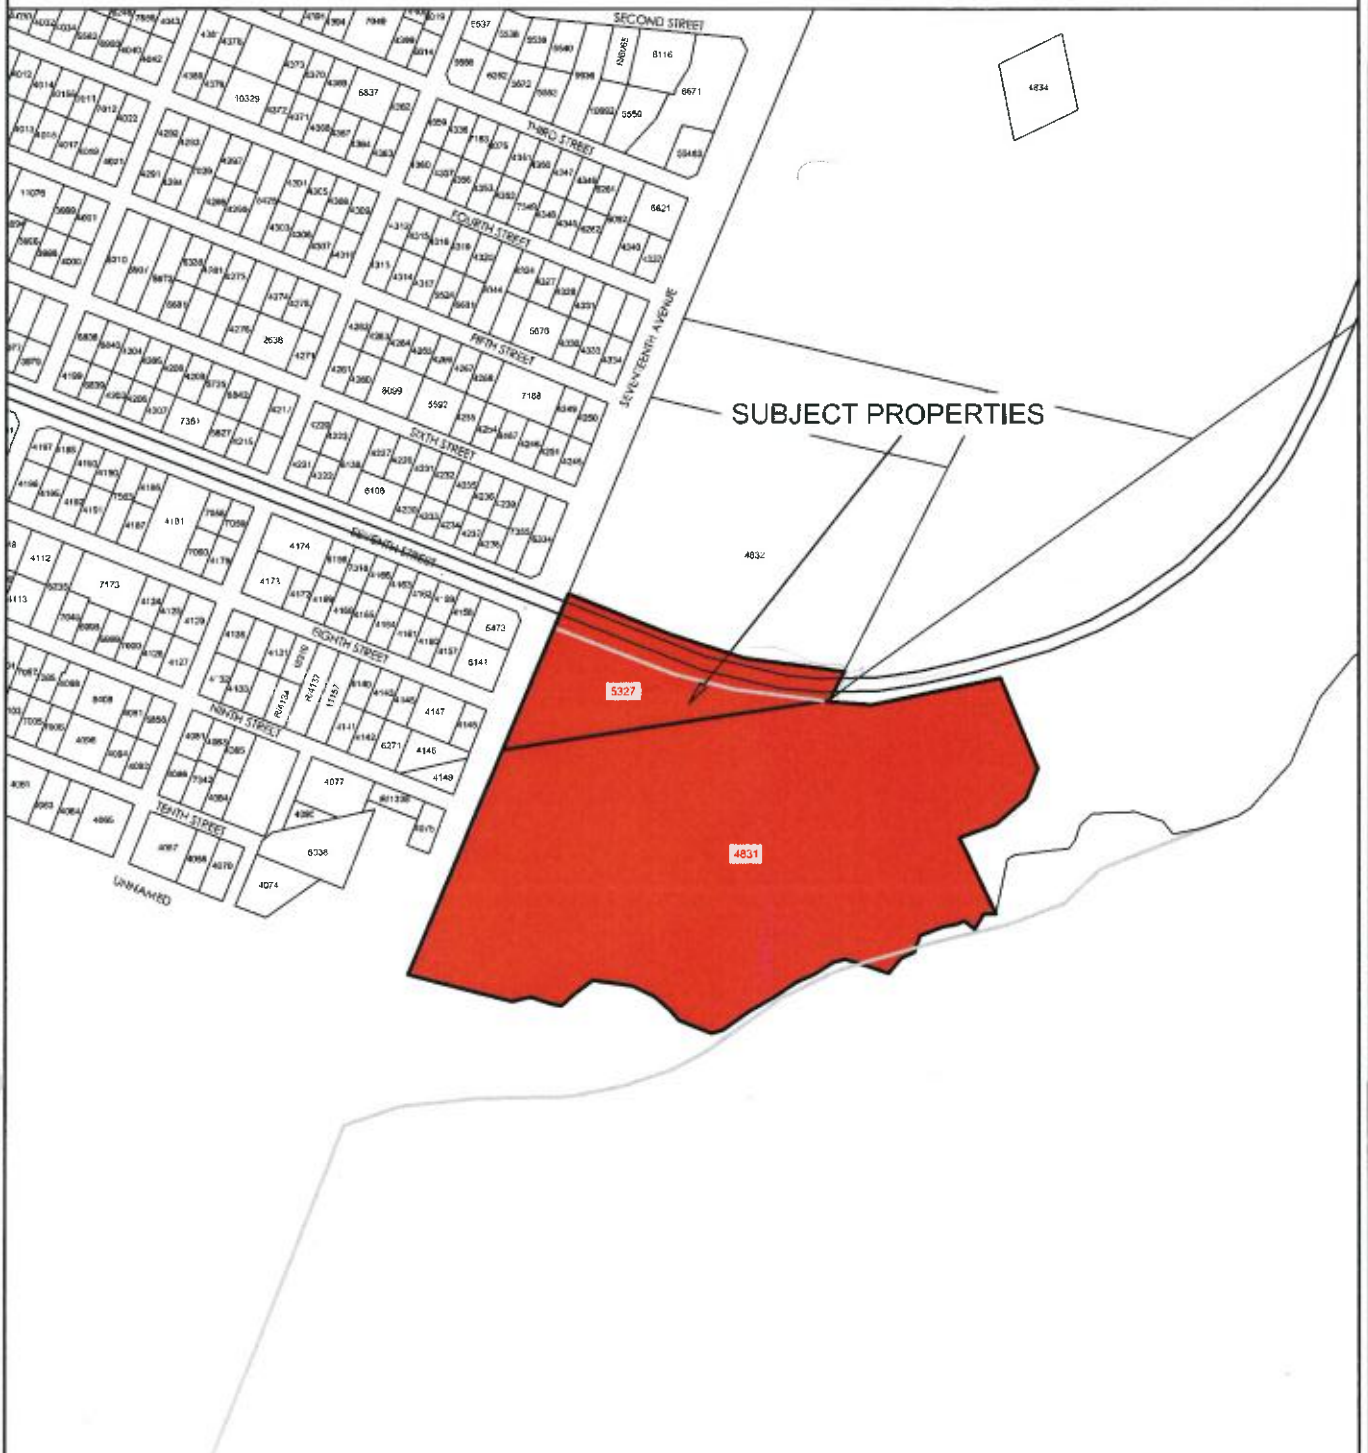

LOCALITY PLAN

ERVEN 5327 AND 4831
HERMANUS

SCALE 1:5000

DATE: 30/06/2017

COMPILED BY: P. PEROLD

306 Melk street
Nieuw Muckleneuk
Pretoria East

Tel: (012) 346-3735
Fax: (012) 346-4217
Email: plan@origintrp.co.za