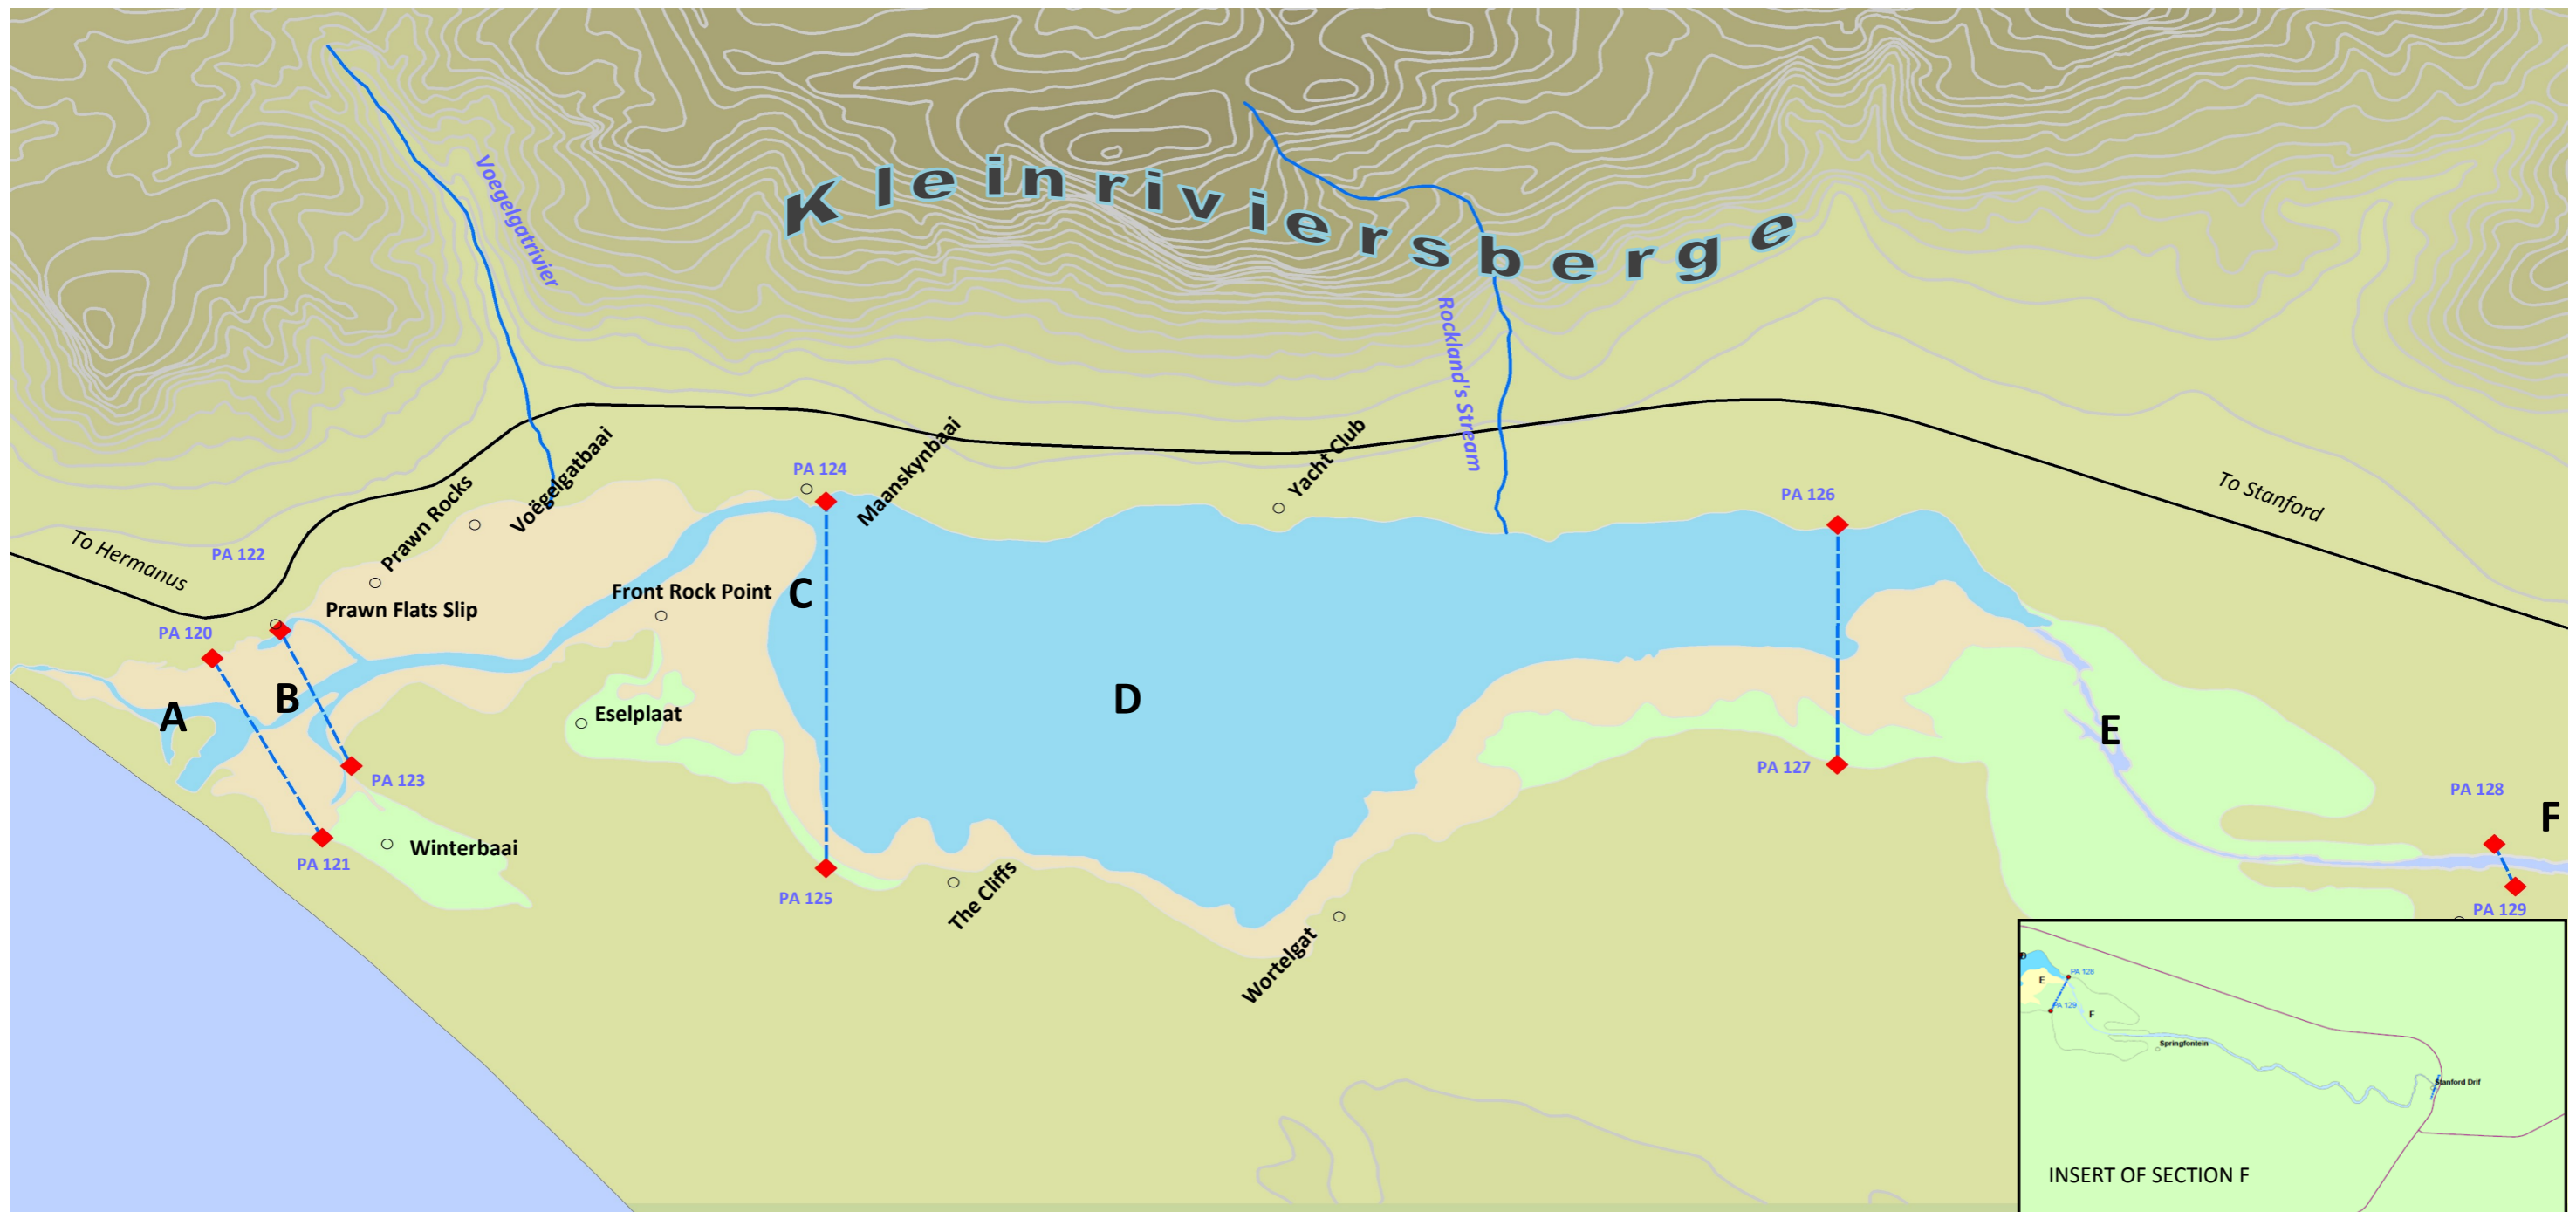

# Klein River Estuary Activities and Zonation Map

- A - No boat or craft propelled by engine allowed
- B - Angling area. No watersport with power driven boats or crafts. Boats allowed to transfer goods at 10 km/h
- C - Speed limit of 10 km/h applies at all times
- D - No restriction on watersport
- E - Bird Sanctuary. No powerdriven boats except authorised by a permit
- F - Only Kleinriver Association of Boating (KRAB) permit holders and riparian owners are entitled to use power driven boats

Recreational Zones and Activities for the Klein River Estuary is governed by the following legislation:  
 The relevant Cape Nature legislation applicable to a tidal river system  
**Overstrand Municipality by-law relating to the control and use of the Bot and Klein River Estuaries (P.N.6147 OF 2004)**  
[www.overstrand.gov.za](http://www.overstrand.gov.za) Emergency nr: 028 313 8111